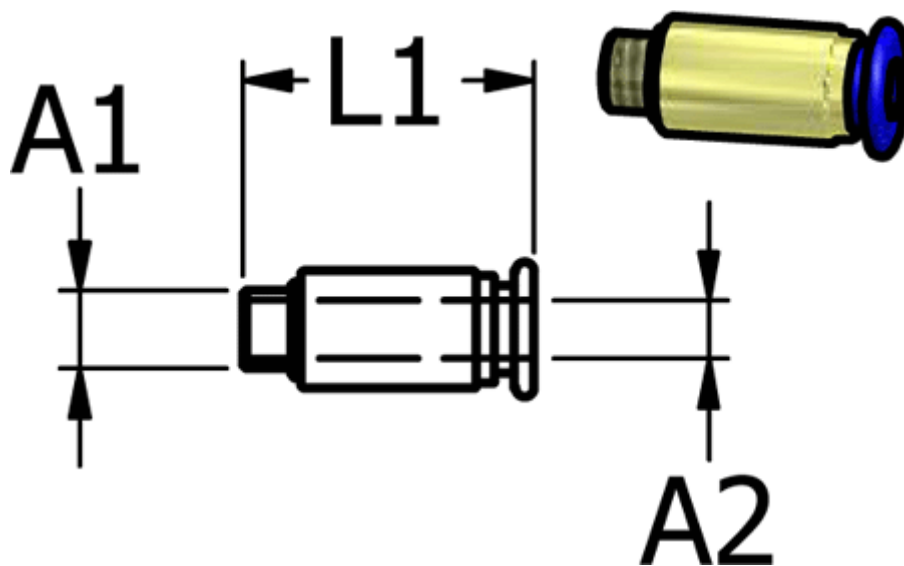

Article number: 586POC66

Description: Mini Push-in POC66, straight w/circular housing, M6 hose Ø6

Measures

Ext. hose diameter A2 = 6 mm

L1 = 18.5

Thread A1 = M6